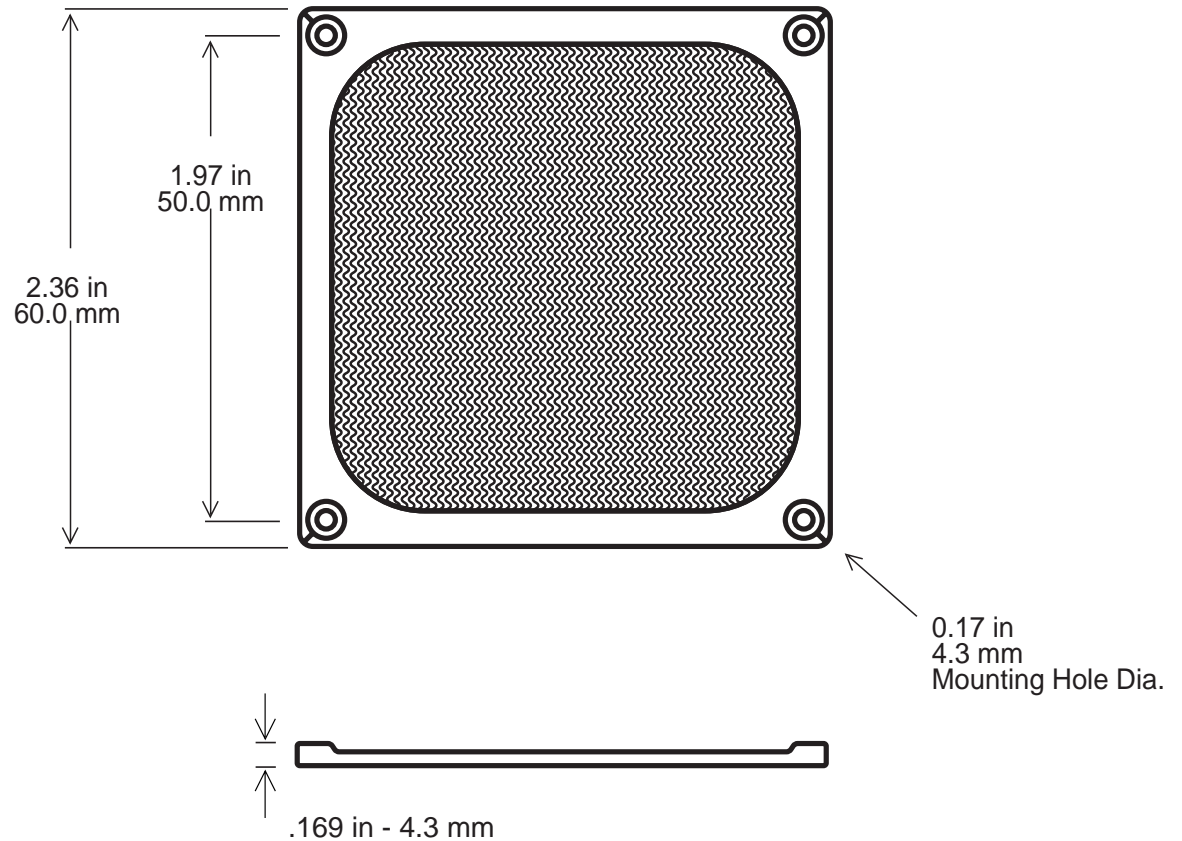

Part Number:

AFF60M

Material: **Aluminum/ Stainless Steel**

Screen: **30 x 30 mesh convoluted
with 3/16" pitch, 1/8" deep**

Finish: **Mill and Anodized
Black Electrodeposit**

GARDTEC

Part Number:

SC40-P15/30

Material: **Plastic UL94V-0**

Media: **Polyurethane Foam UL94HF-1**
30-45-60-100PPI

Retainer

Filter

Guard