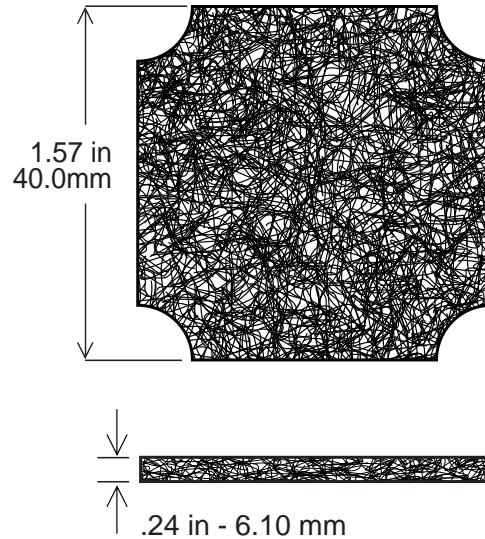

Part Number:

AFF60M

Material: **Aluminum/ Stainless Steel**

Screen: **30 x 30 mesh convoluted
with 3/16" pitch, 1/8" deep**

Finish: **Mill and Anodized
Black Electrodeposit**

GARDTEC

Part Number:

SC40-P15/30

Material: **Plastic UL94V-0**

Media: **Polyurethane Foam UL94HF-1**
30-45-60-100PPI

Retainer

Filter

Guard