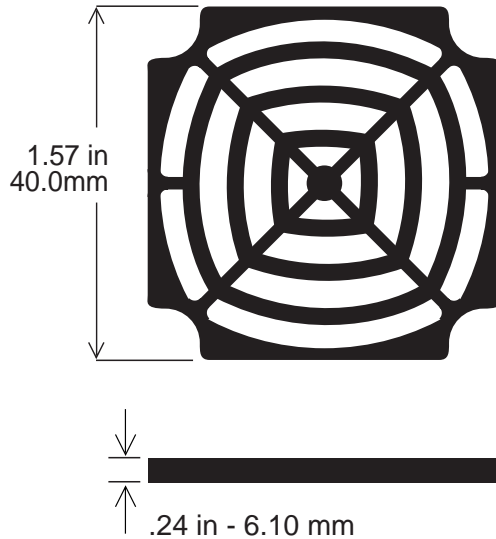

Part Number:

AFF60M

Material: **Aluminum/ Stainless Steel**

Screen: **30 x 30 mesh convoluted
with 3/16" pitch, 1/8" deep**

Finish: **Mill and Anodized
Black Electrodeposit**

GARDTEC

Part Number:

SC40-P15/30

Material: **Plastic UL94V-0**

Media: **Polyurethane Foam UL94HF-1**
30-45-60-100PPI

Retainer

Filter

Guard